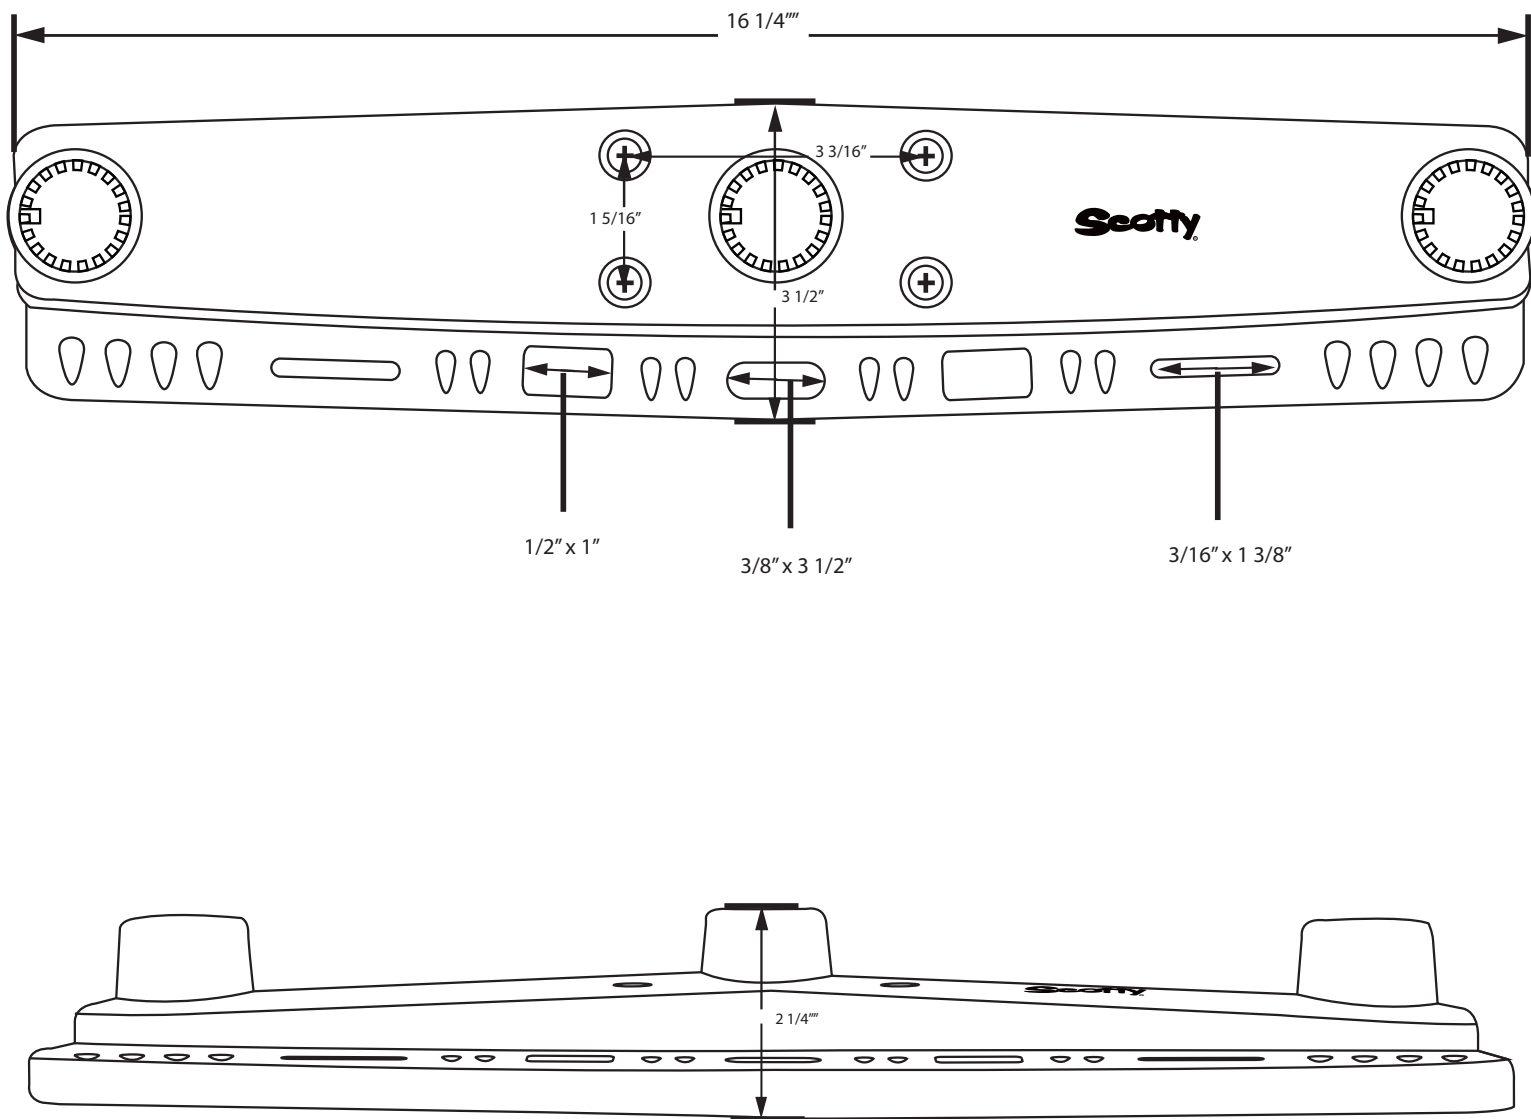

MOUNT DIMENSIONS (NOT TO SCALE)

256, 257, 362 Triple Rod Holder Board

MOUNT DIMENSIONS (NOT TO SCALE)

271 Mounting Post - For 256 Triple Rod Holder