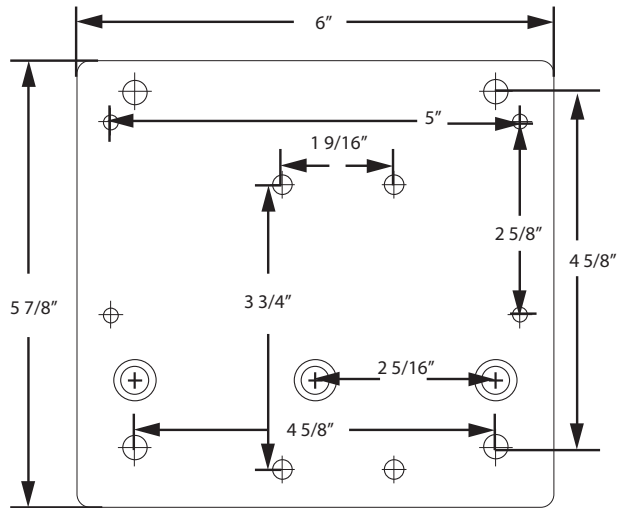

MOUNT DIMENSIONS (NOT TO SCALE)

2027 Stanchion Mount

Comes with 4 - 4" Bolts for Mounting