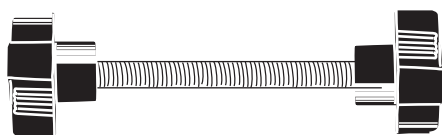

MOUNT DIMENSIONS (NOT TO SCALE)

2027 Stanchion Mount

Comes with 4 - 4" Bolts for Mounting