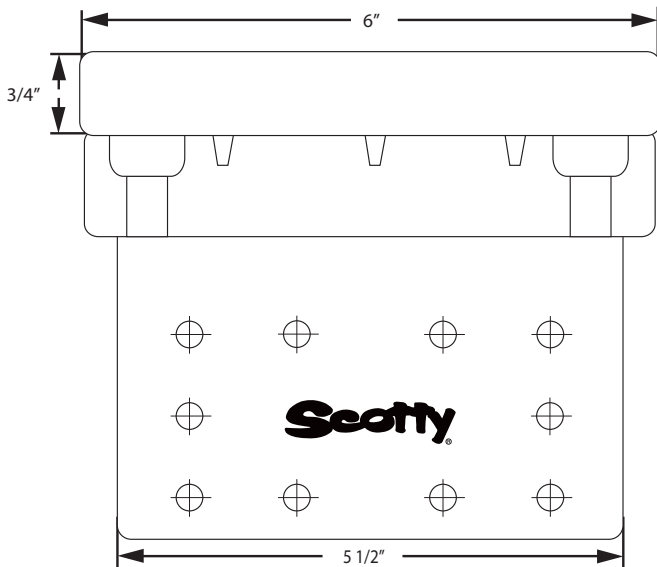

MOUNT DIMENSIONS (NOT TO SCALE)

2027 Stanchion Mount

Comes with 4 - 4" Bolts for Mounting