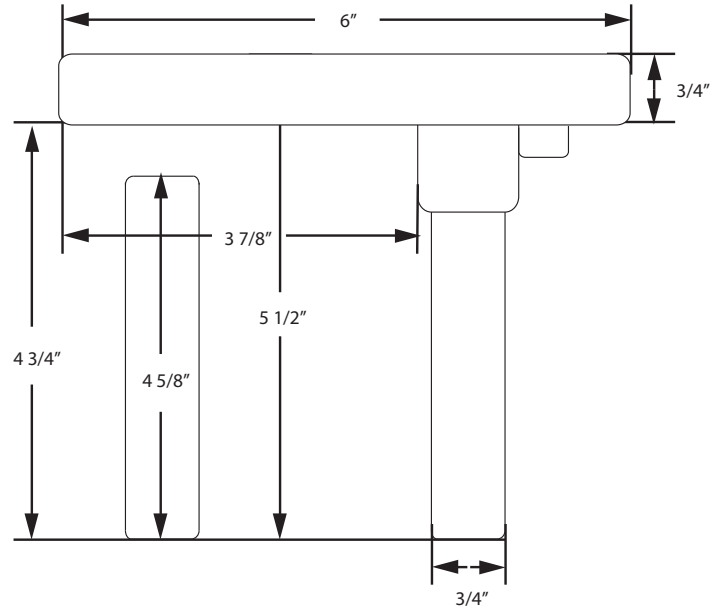

MOUNT DIMENSIONS (NOT TO SCALE)

2027 Stanchion Mount

Comes with 4 - 4" Bolts for Mounting