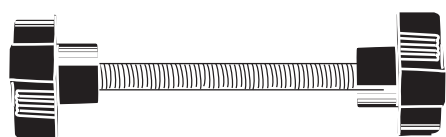

MOUNT DIMENSIONS (NOT TO SCALE)

2027 Stanchion Mount

Comes with 4 - 4" Bolts for Mounting