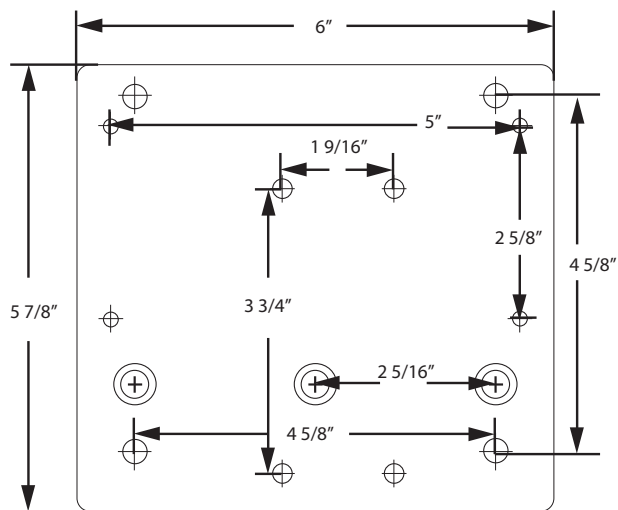

MOUNT DIMENSIONS (NOT TO SCALE)

2027 Stanchion Mount

Comes with 4 - 4" Bolts for Mounting