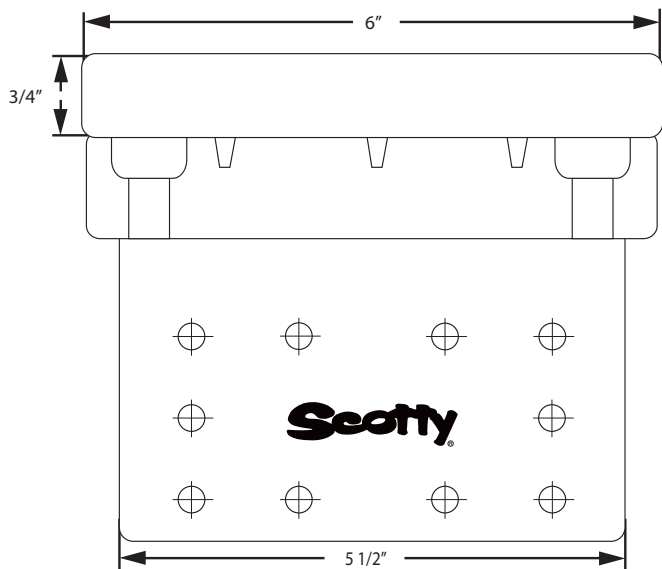

MOUNT DIMENSIONS (NOT TO SCALE)

2027 Stanchion Mount

Comes with 4 - 4" Bolts for Mounting