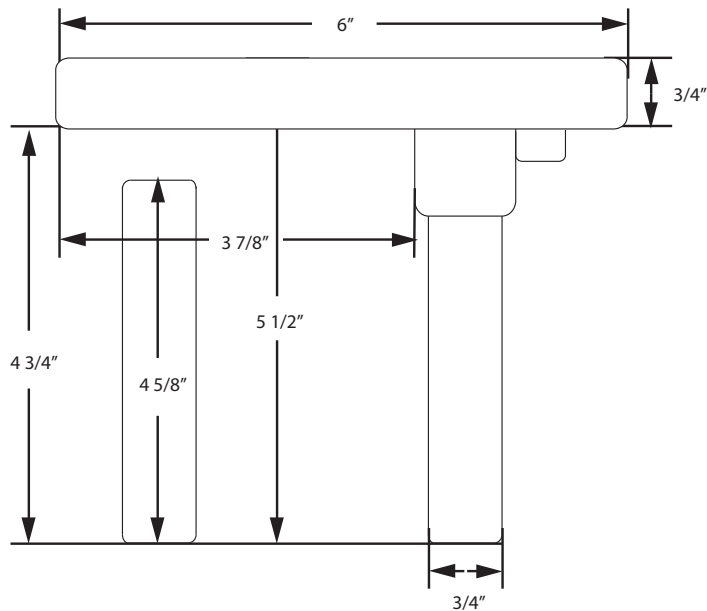

MOUNT DIMENSIONS (NOT TO SCALE)

2027 Stanchion Mount

Comes with 4 - 4" Bolts for Mounting