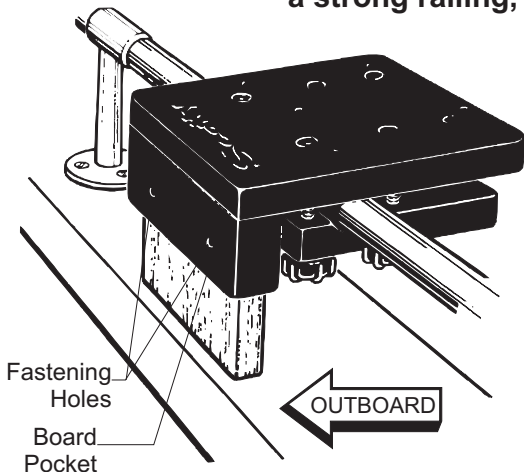

FISHING & MARINE PRODUCTS

2065 Henry Ave West, Sidney,

B.C. Canada V8L 5Z6

Ph: (250) 656-8102 Fax: (250) 656-8126

www.scotty.com

#1027 RAIL MOUNT BRACKET

*** IMPORTANT: This Downrigger Mounting system relies on a strong railing, securely fastened to the boat ***

1. Place rail mount assembly on railing as shown in diagram.

2. The Mount is supported on the gunnel by a 1" x 6" board of dressed* lumber. To determine the length of this board, measure distance from gunnel surface up into the inside of the board pocket. Cut board to desired length.

3. Fasten board into the pocket with screws supplied.

* Note: a 1" x 6" board is a standard dressed lumber dimension, actual size is smaller.